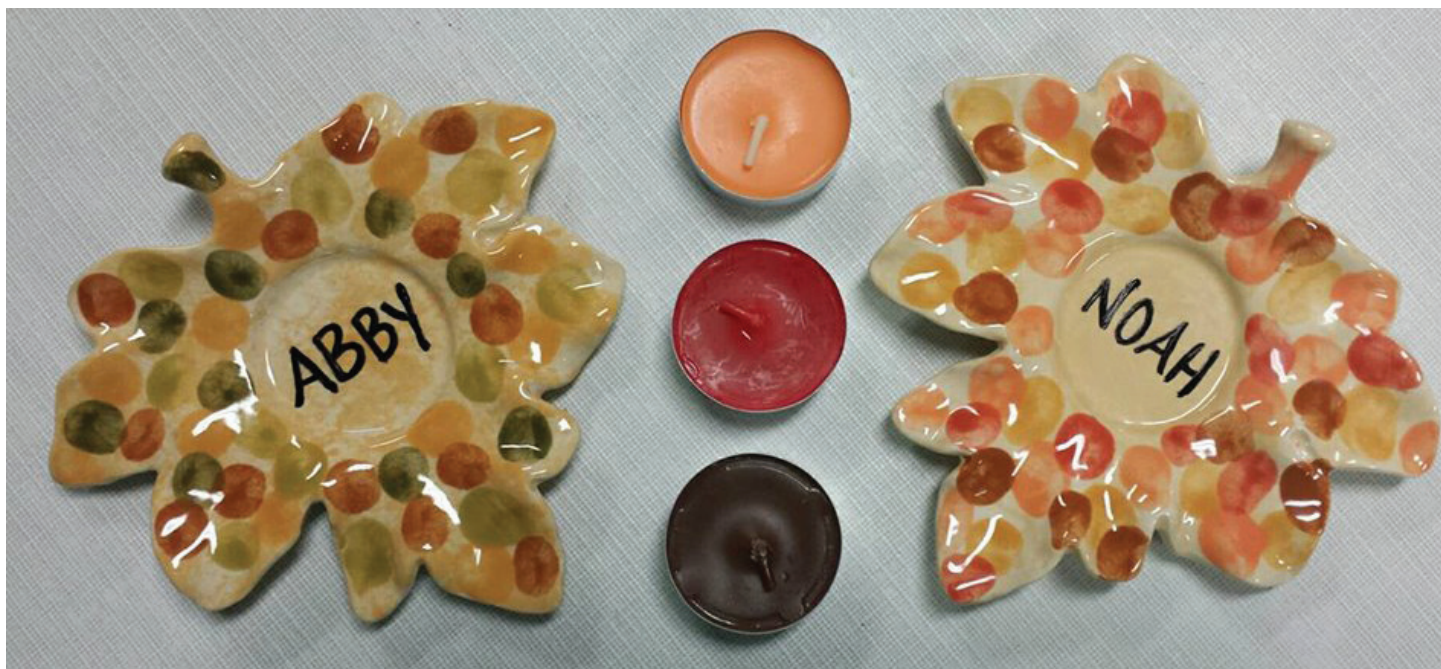

Charming Toddler Fingerprint Leaf Candleholder Gifts!

Festive - Functional - Personalized Gifts for Fall!

We provide true, glazed & kiln-fired surfaces so they can be used long-term, year after year! A perfect addition to the Fall or Thanksgiving table, or perfect for gift-giving to loved ones near and dear... tiny fingerprints captured on artistic pottery!

We travel right to your location to fingerprint and engage your young students in a fun and tactile art experience creating a thoughtful, treasured gift. We are completely self-contained, and all we need is a table/work surface and chair.